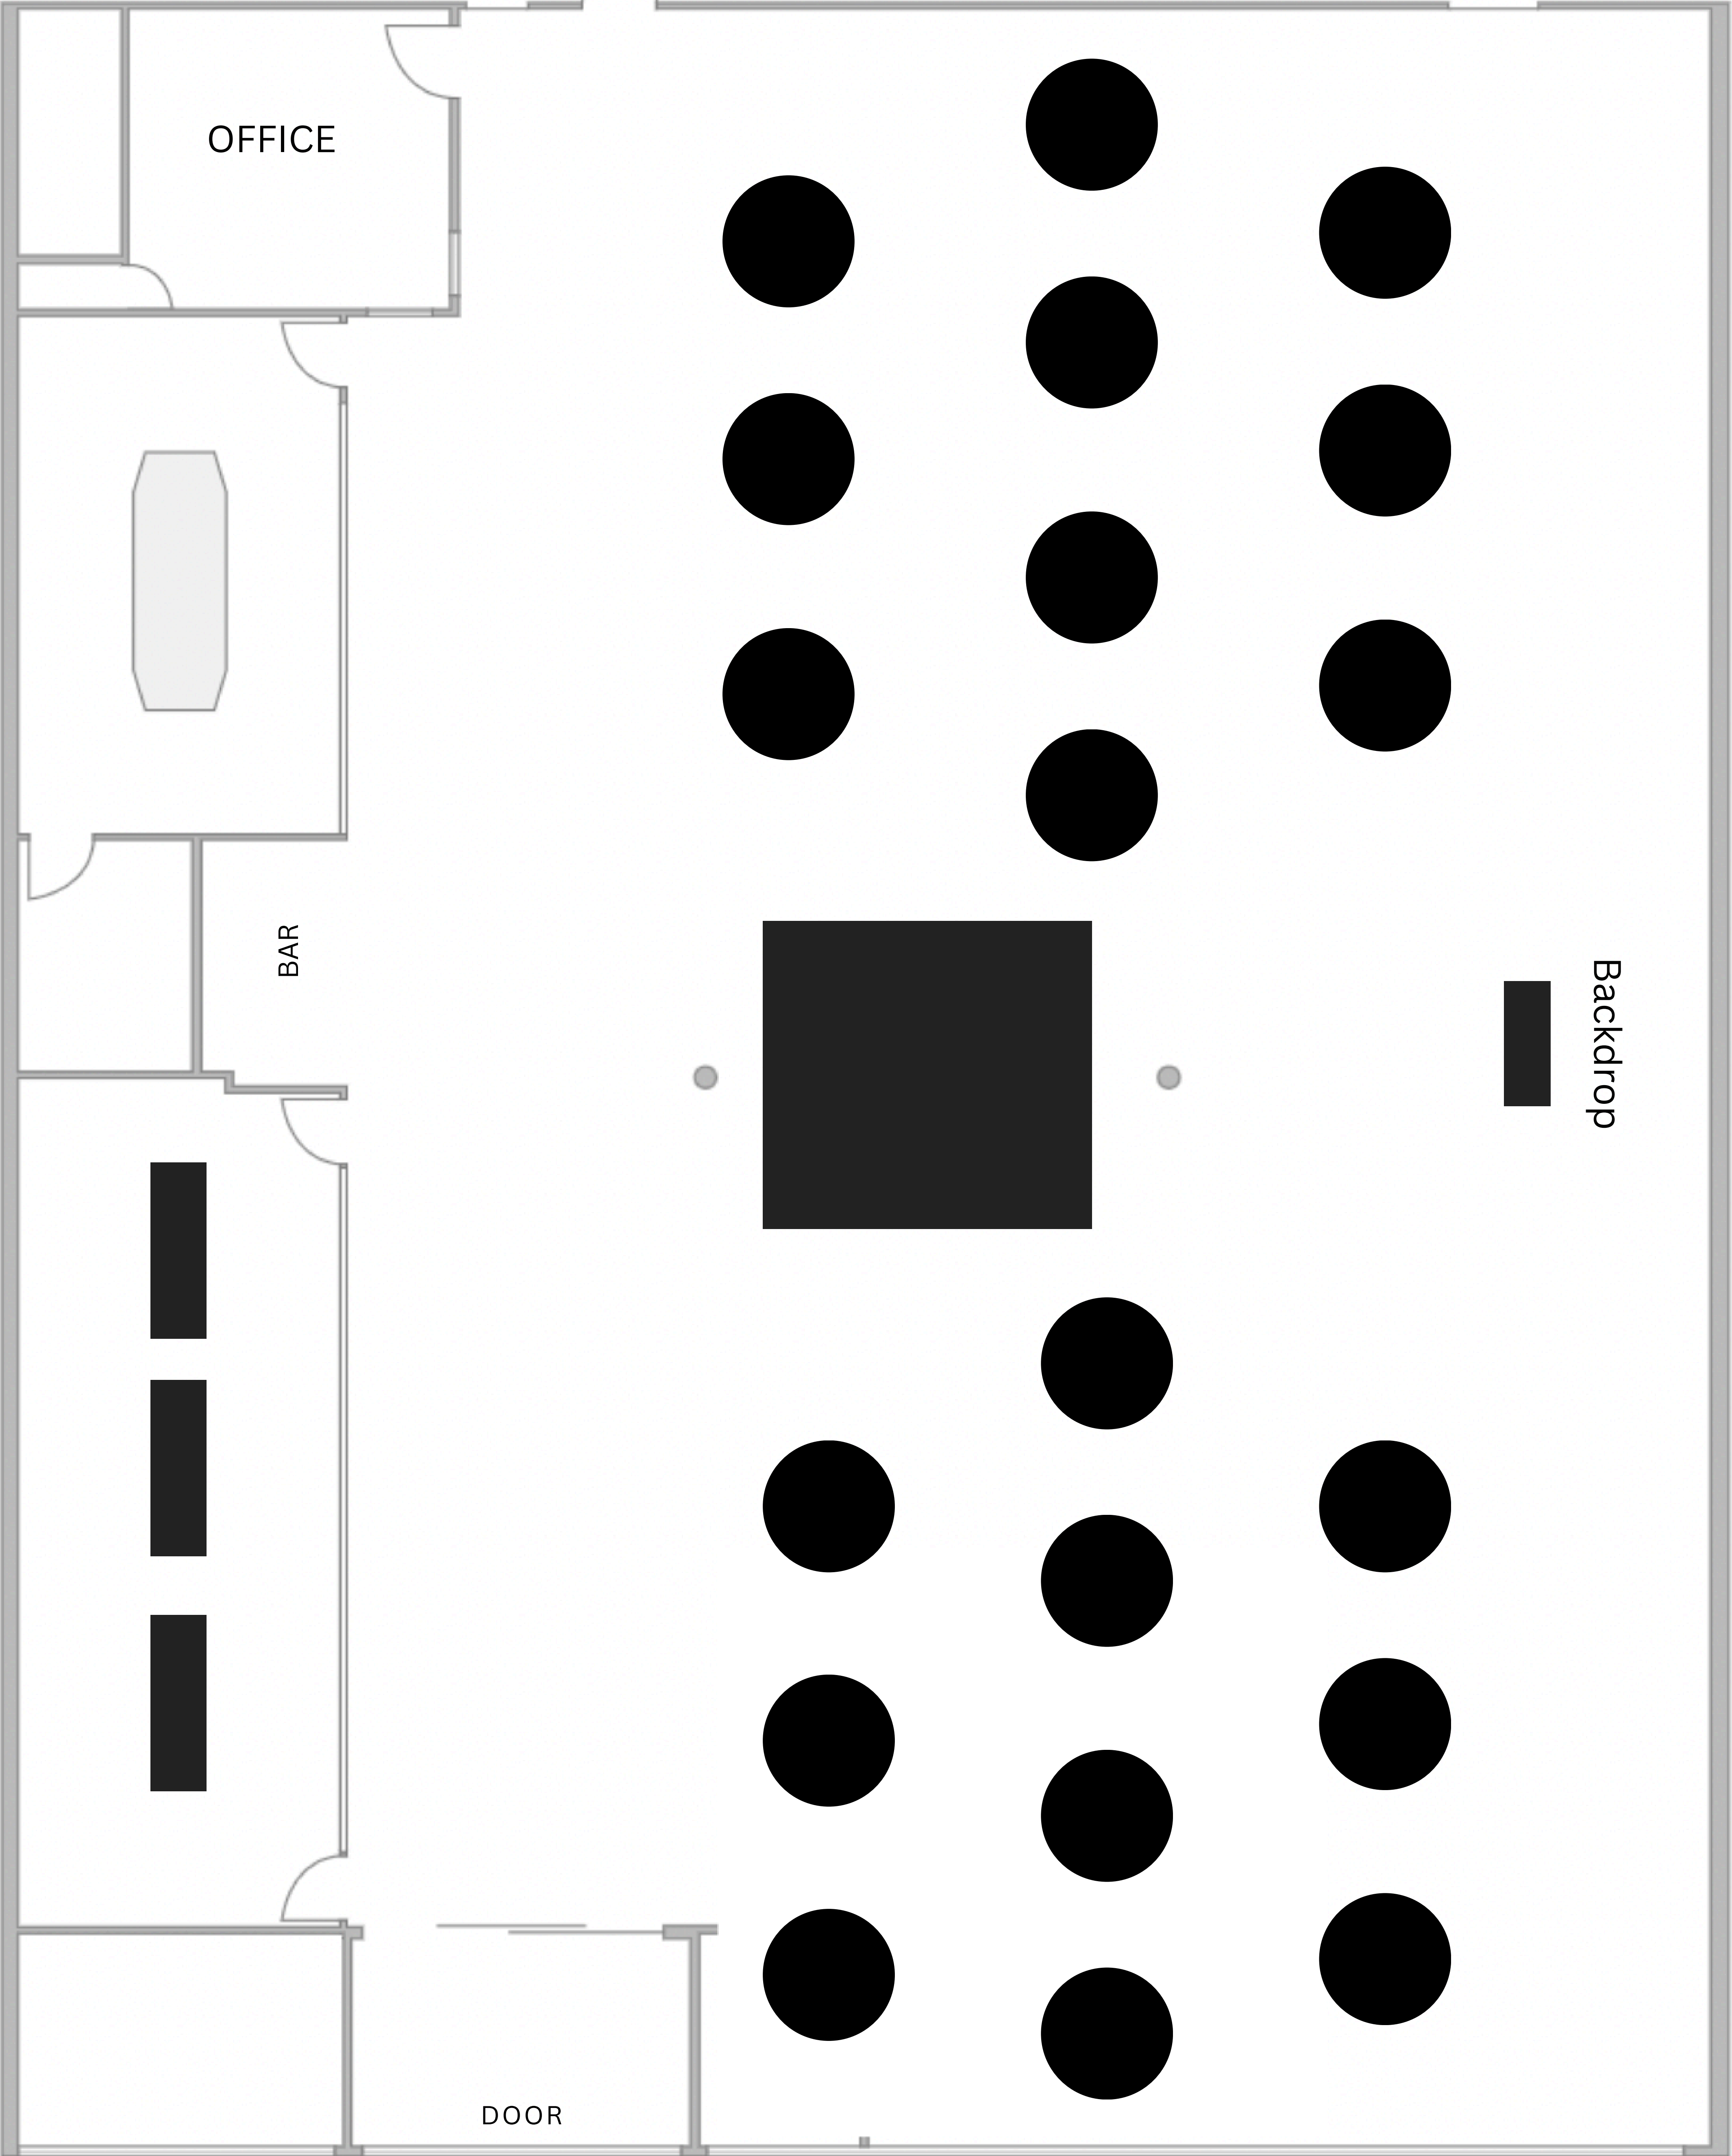

INTIMATE DINING ROOM

OFFICE

BAR

DOOR

ALTER

SEATING FOR 100

With Draped Tunnel and Divider

SEATING FOR 100

With Draped Divider

SEATING FOR 100

With Draped Divider

CONFERENCE ROOM

OFFICE

BAR

Backdrop

DOOR

INTIMATE DINING ROOM

SEATING FOR 100

SEATING FOR 150

CONFERENCE ROOM

OFFICE

BAR

INTIMATE DINING ROOM

DOOR

OFFICE

CONFERENCE ROOM

BAR

INTIMATE DINING ROOM

Backdrop

DOOR

SEATING FOR 200

SEATING FOR 200