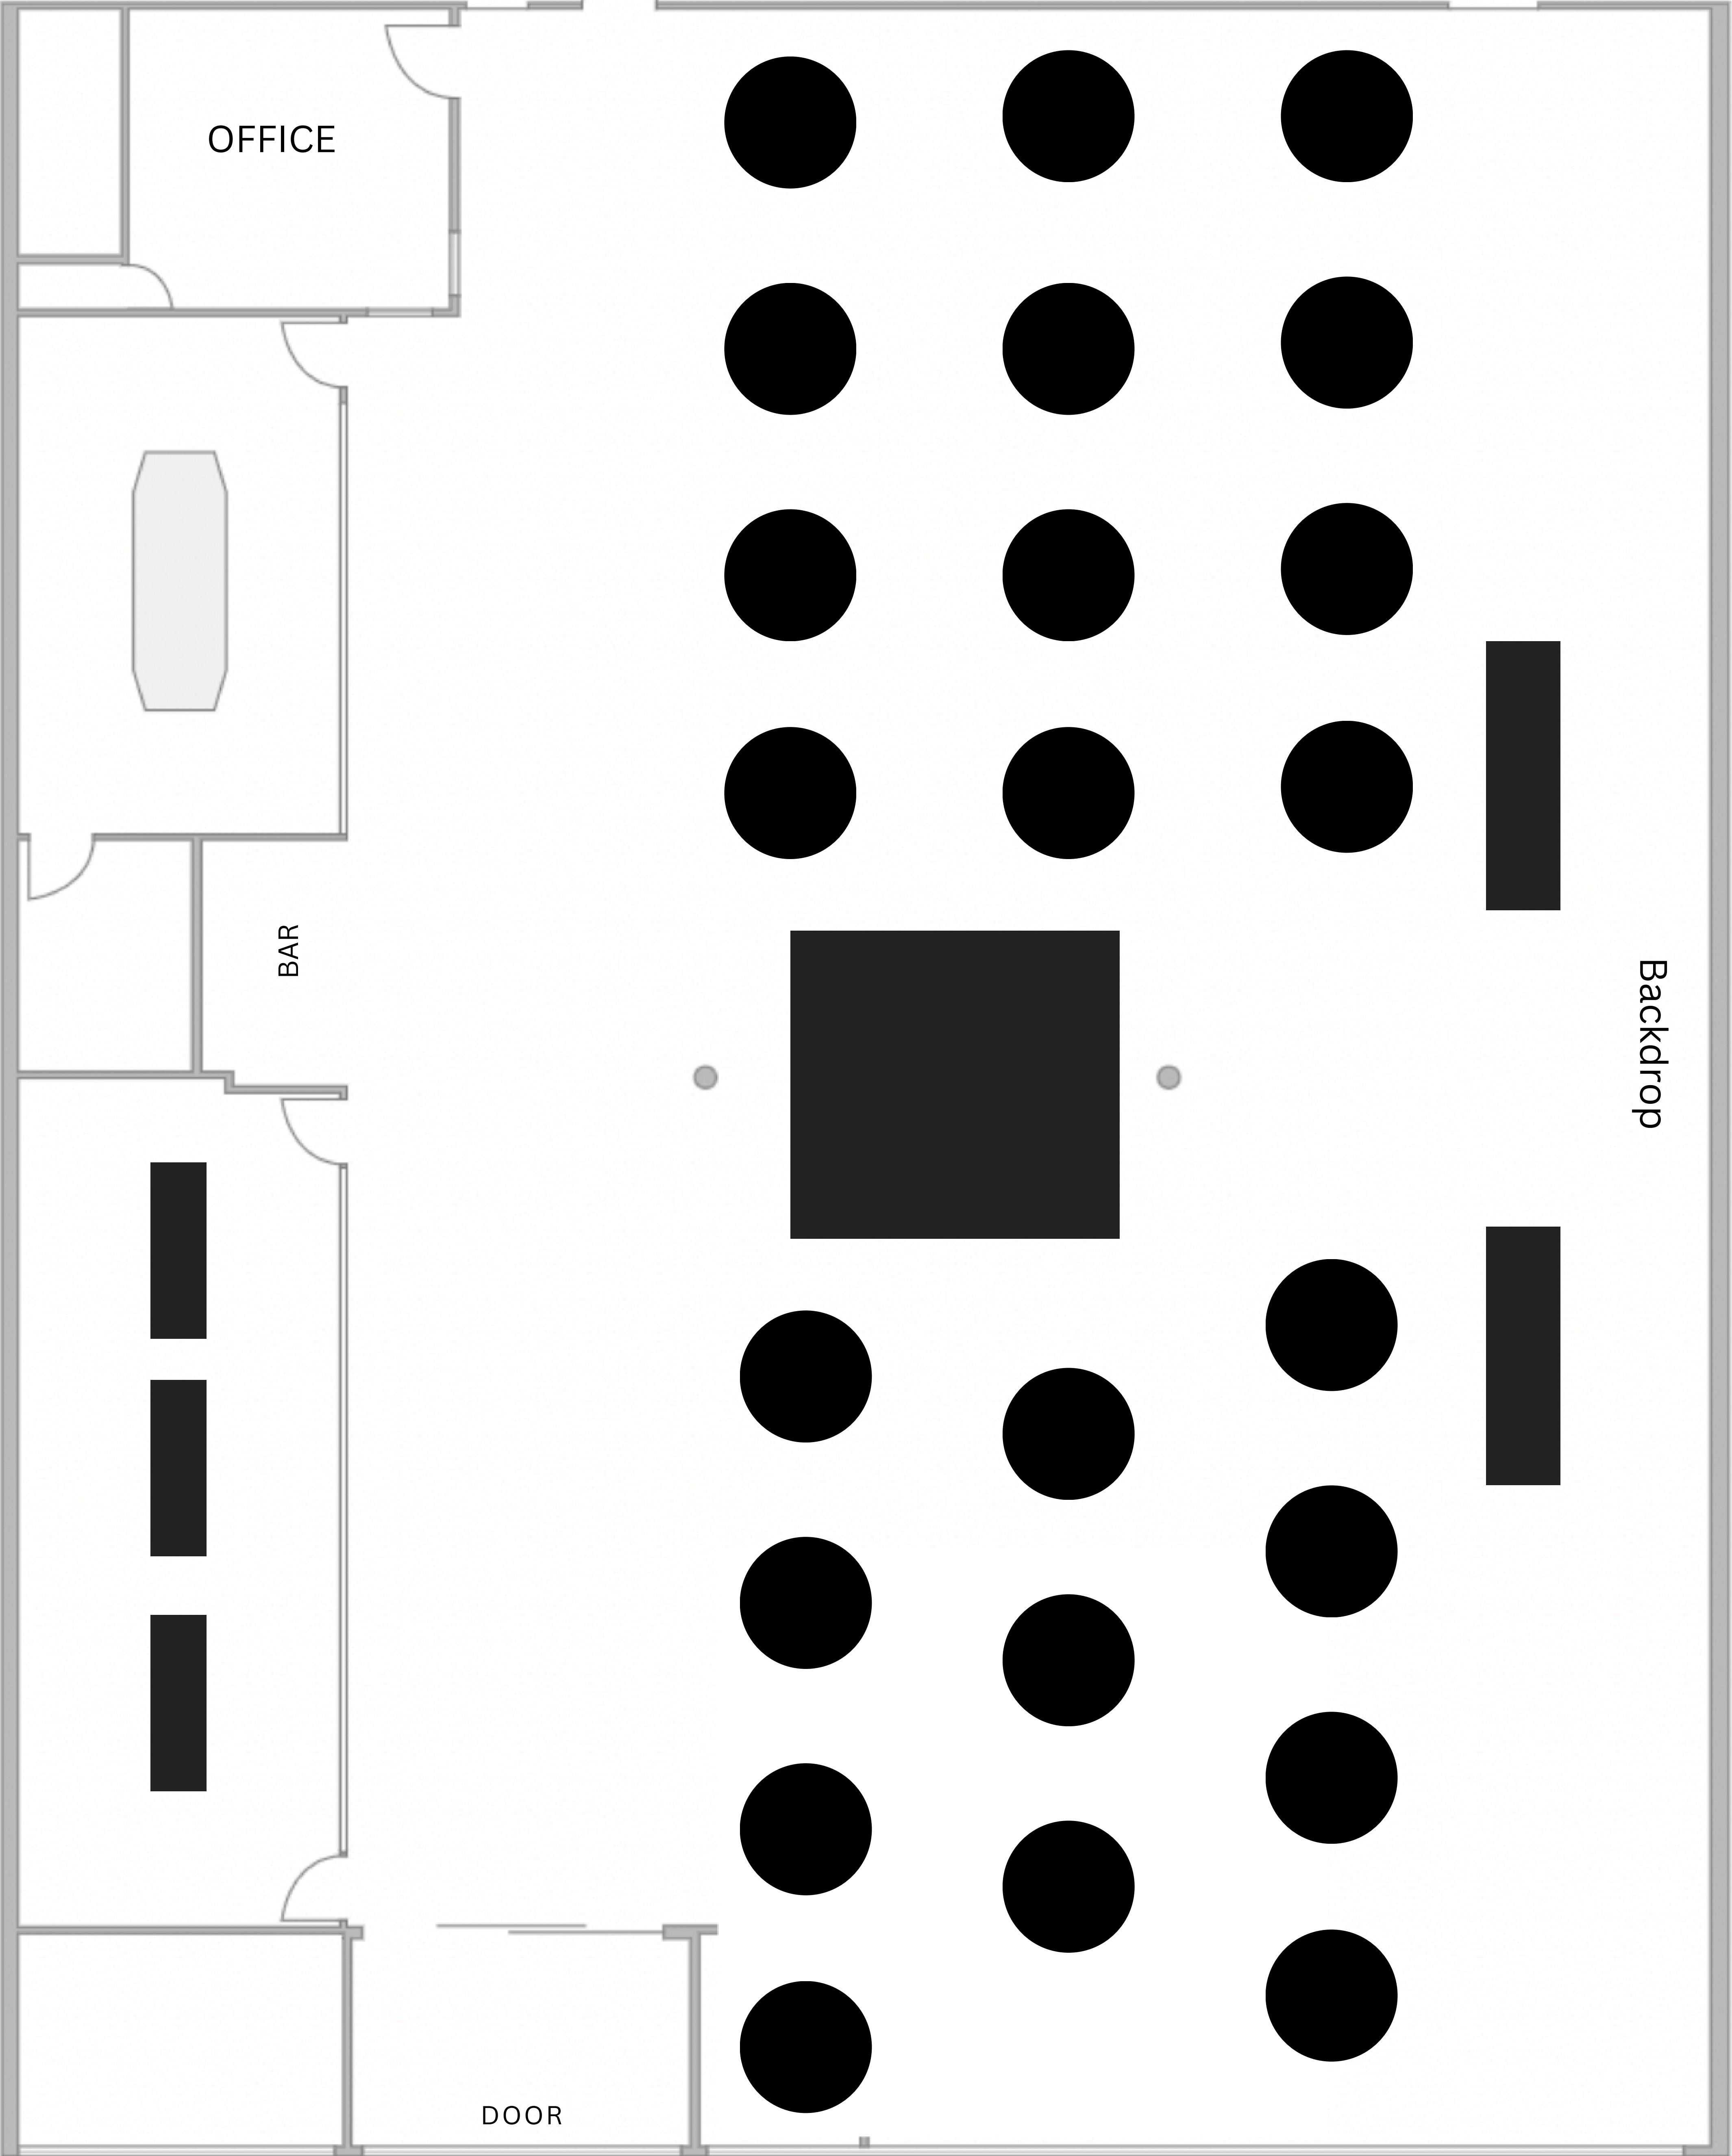

With Draped Divider

SEATING FOR 100

With Draped Divider

CONFERENCE ROOM

OFFICE

BAR

Backdrop

DOOR

OFFICE

CONFERENCE ROOM

BAR

INTIMATE DINING ROOM

Backdrop

DOOR

SEATING FOR 200

SEATING FOR 200

SEATING FOR 100

CONFERENCE STYLE

PRESENTATION AREA

OFFICE

BAR

DOOR

CONFERENCE ROOM

INTIMATE DINING ROOM

SEATING FOR 200

CONFERENCE STYLE

PRESENTATION AREA

OFFICE

BAR

DOOR

CONFERENCE ROOM

INTIMATE DINING ROOM