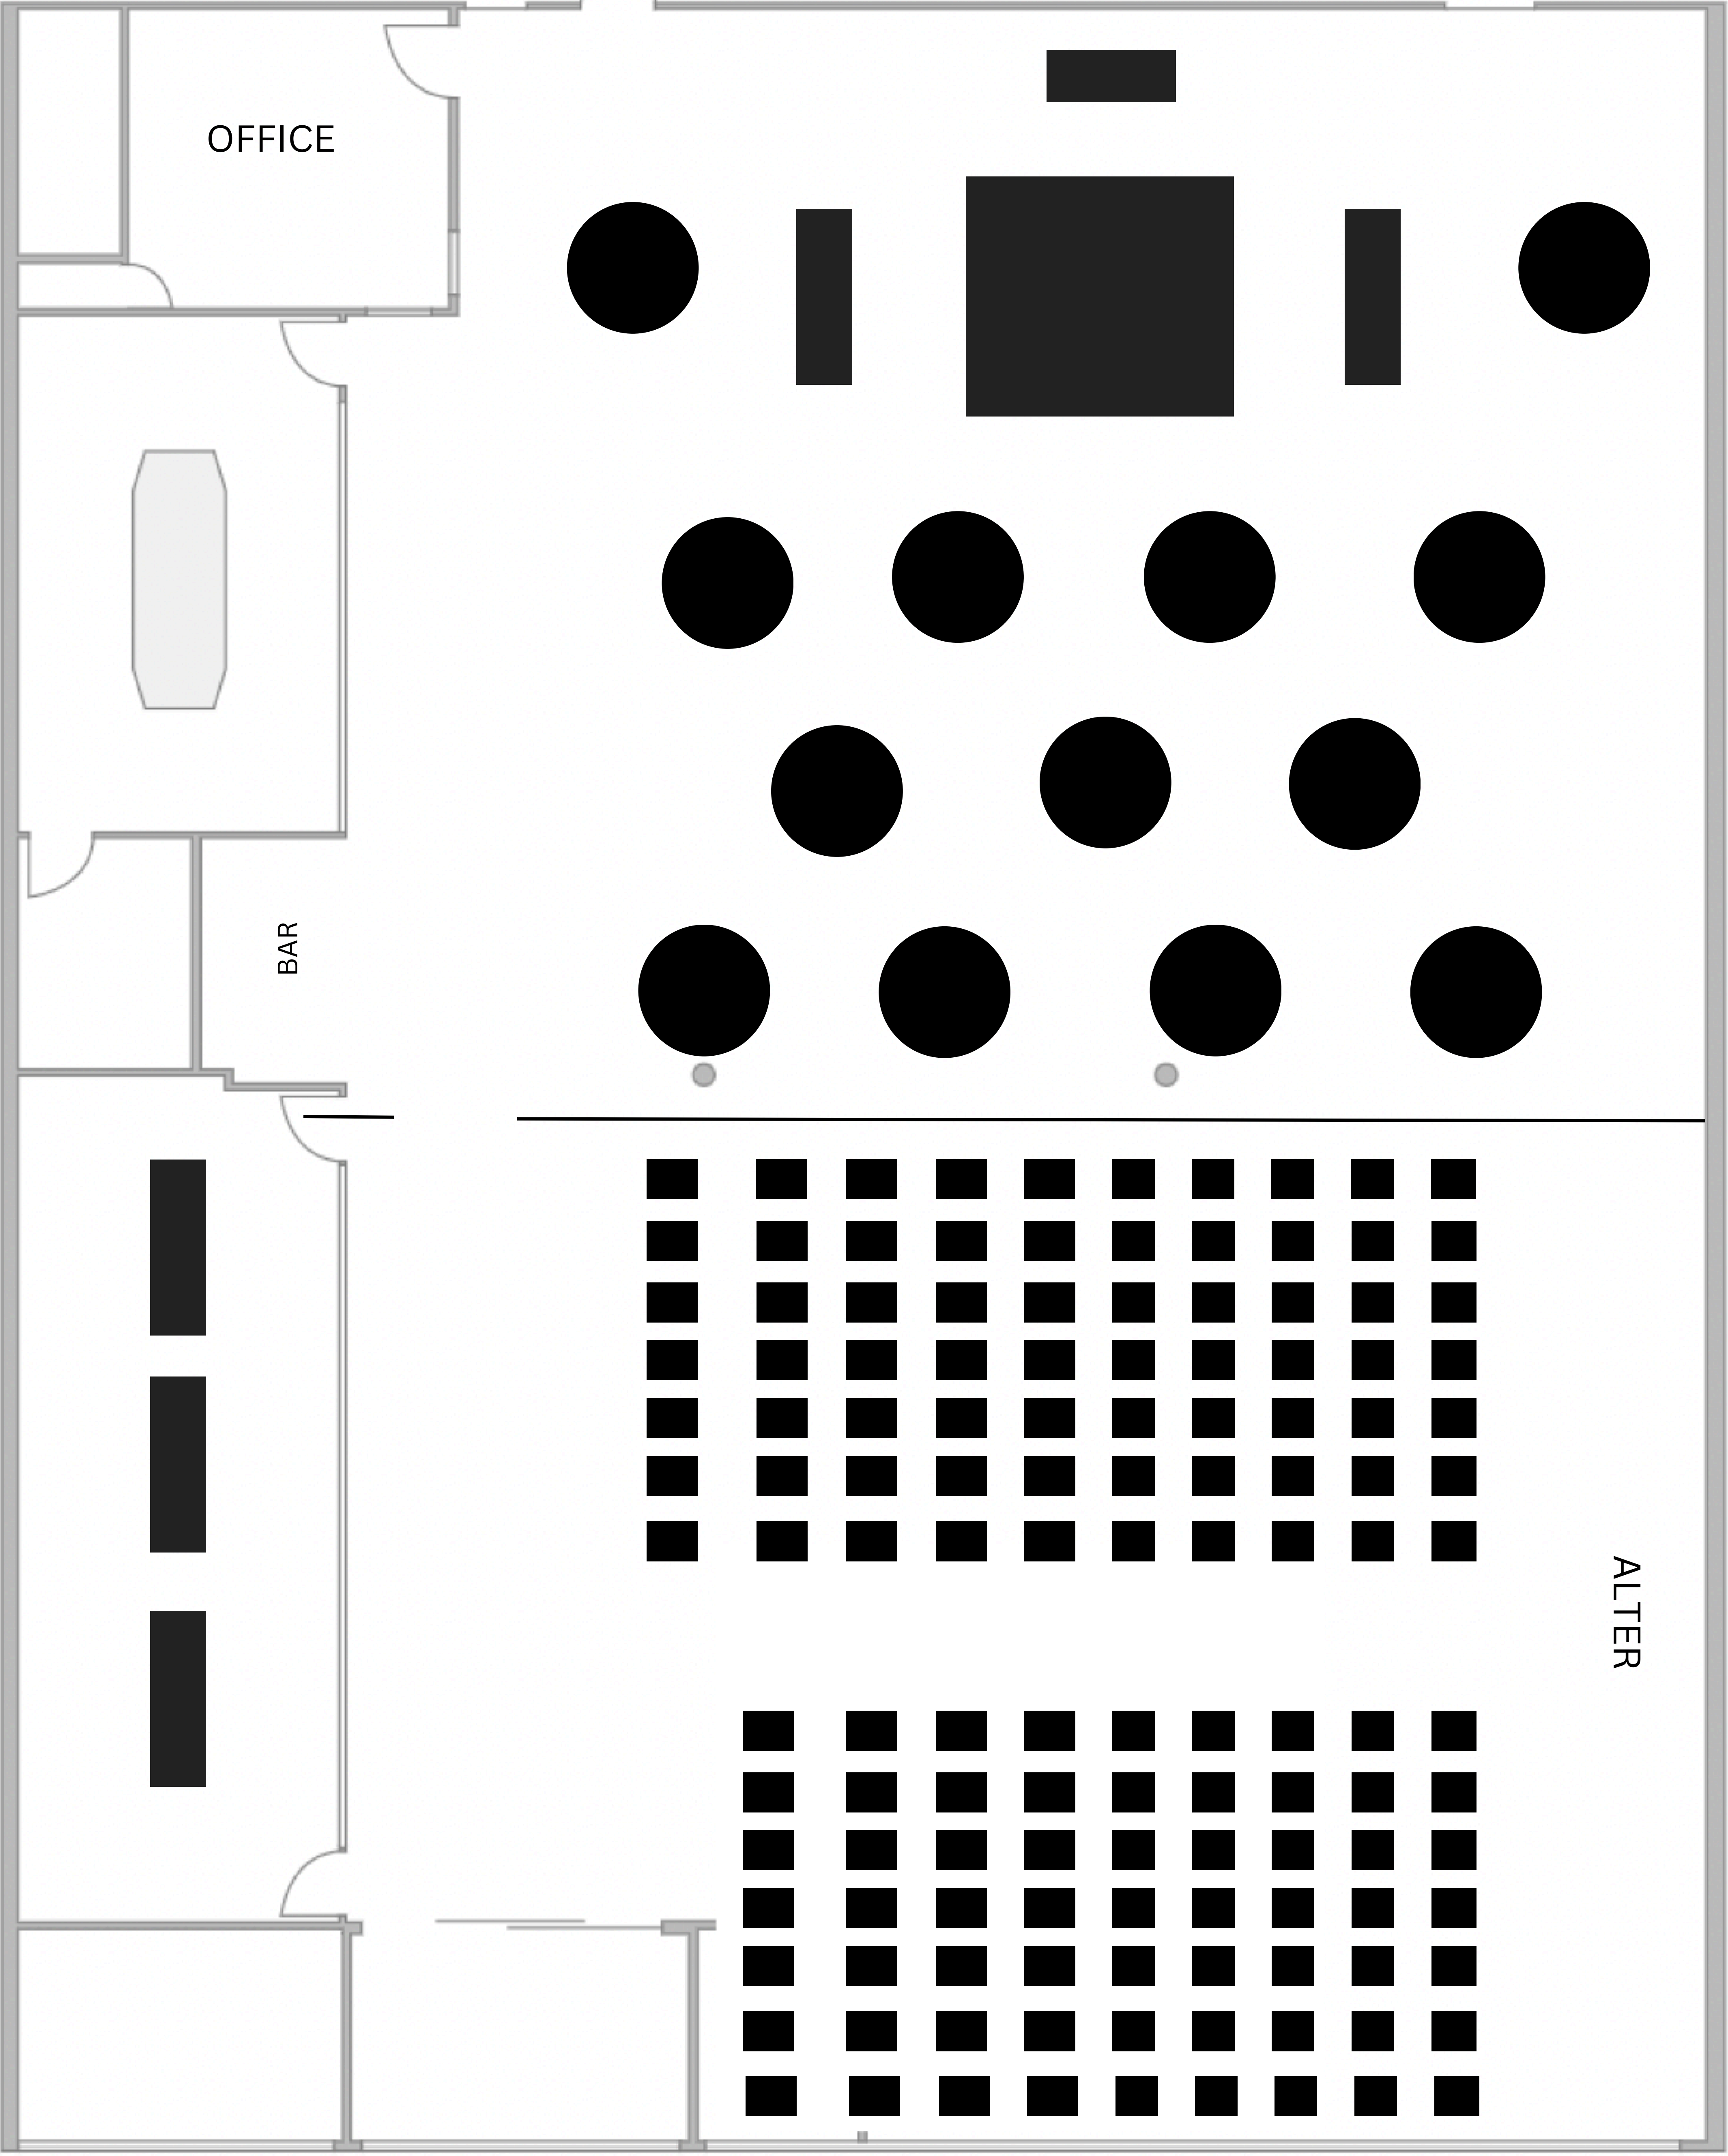

OFFICE

BAR

INTIMATE DINING ROOM

DOOR

ALTER

CEREMONY / RECEPTION FOR 130

With Draped Divider

CONFERENCE ROOM

INTIMATE DINING ROOM

OFFICE

BAR

DOOR

ALTER

SEATING FOR 100

With Draped Tunnel and Divider

SEATING FOR 100

With Draped Divider

SEATING FOR 100

With Draped Divider

CONFERENCE ROOM

OFFICE

BAR

Backdrop

DOOR