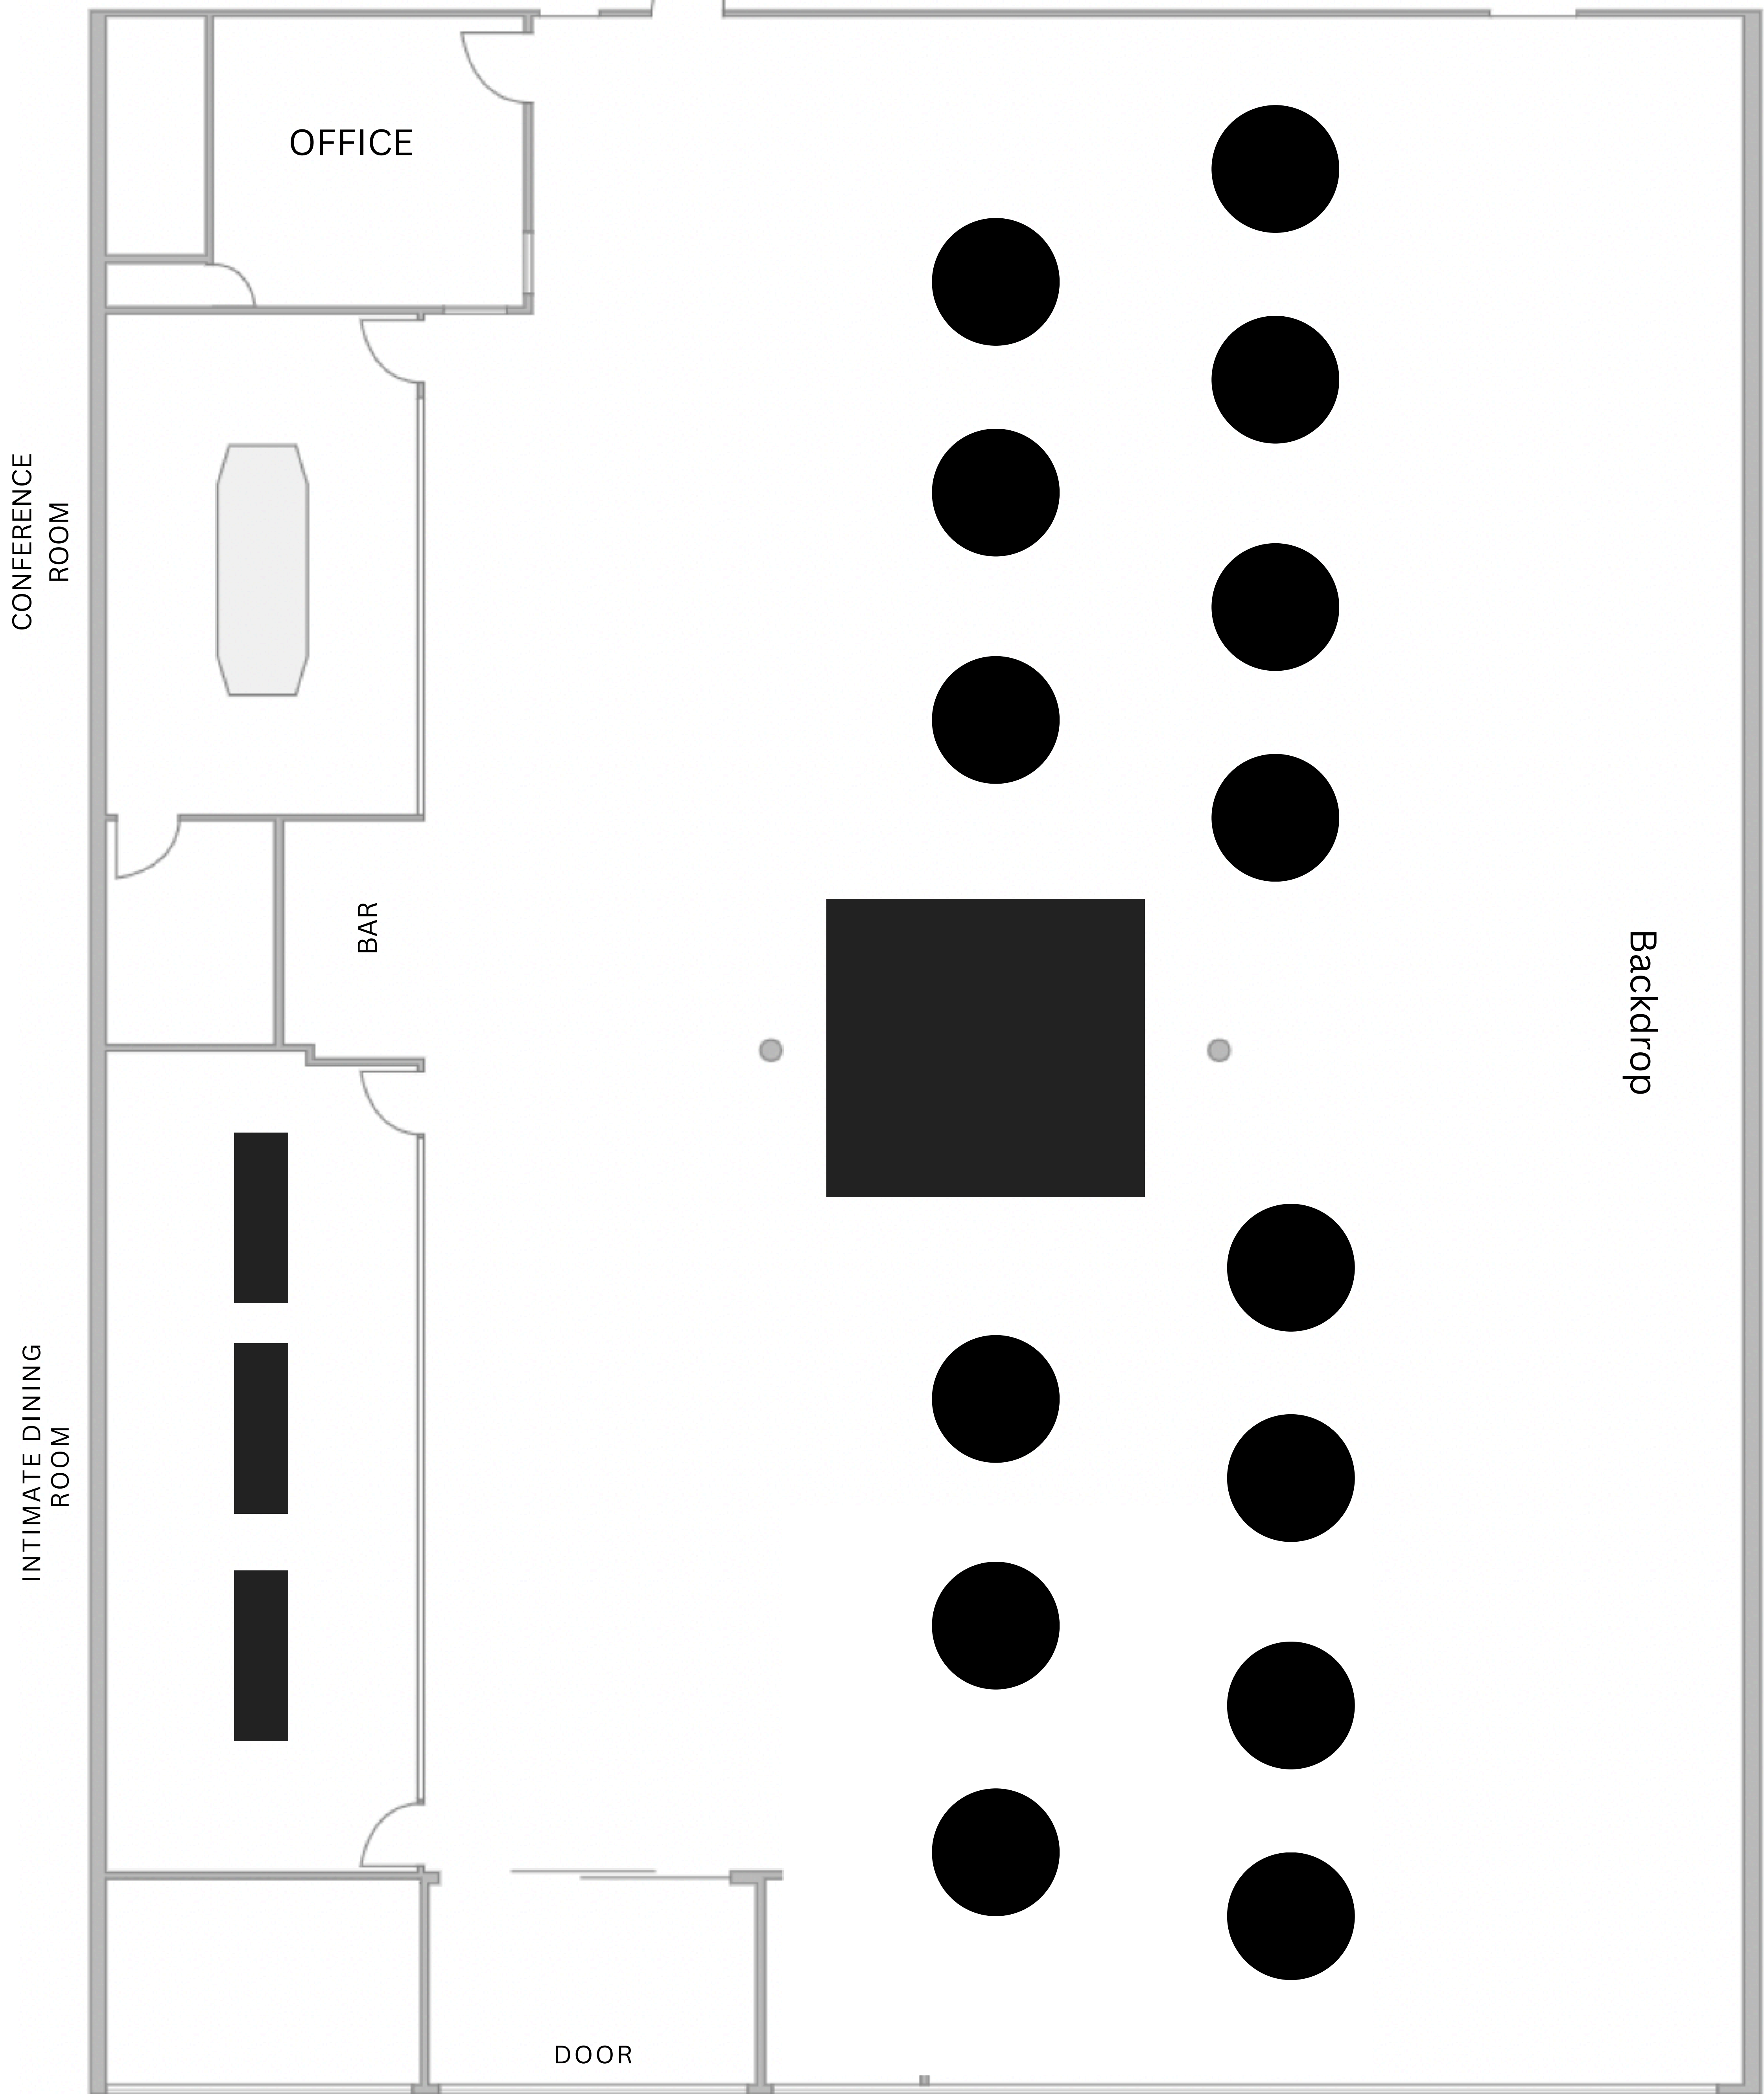

INTIMATE DINING ROOM

OFFICE

BAR

DOOR

ALTER

SEATING FOR 100

With Draped Tunnel and Divider

SEATING FOR 100

With Draped Divider

SEATING FOR 100

With Draped Divider

CONFERENCE ROOM

OFFICE

BAR

Backdrop

DOOR

INTIMATE DINING ROOM

SEATING FOR 100

SEATING FOR 150

CONFERENCE ROOM

OFFICE

BAR

INTIMATE DINING ROOM

DOOR

OFFICE

CONFERENCE ROOM

BAR

INTIMATE DINING ROOM

Backdrop

DOOR

SEATING FOR 200

SEATING FOR 200