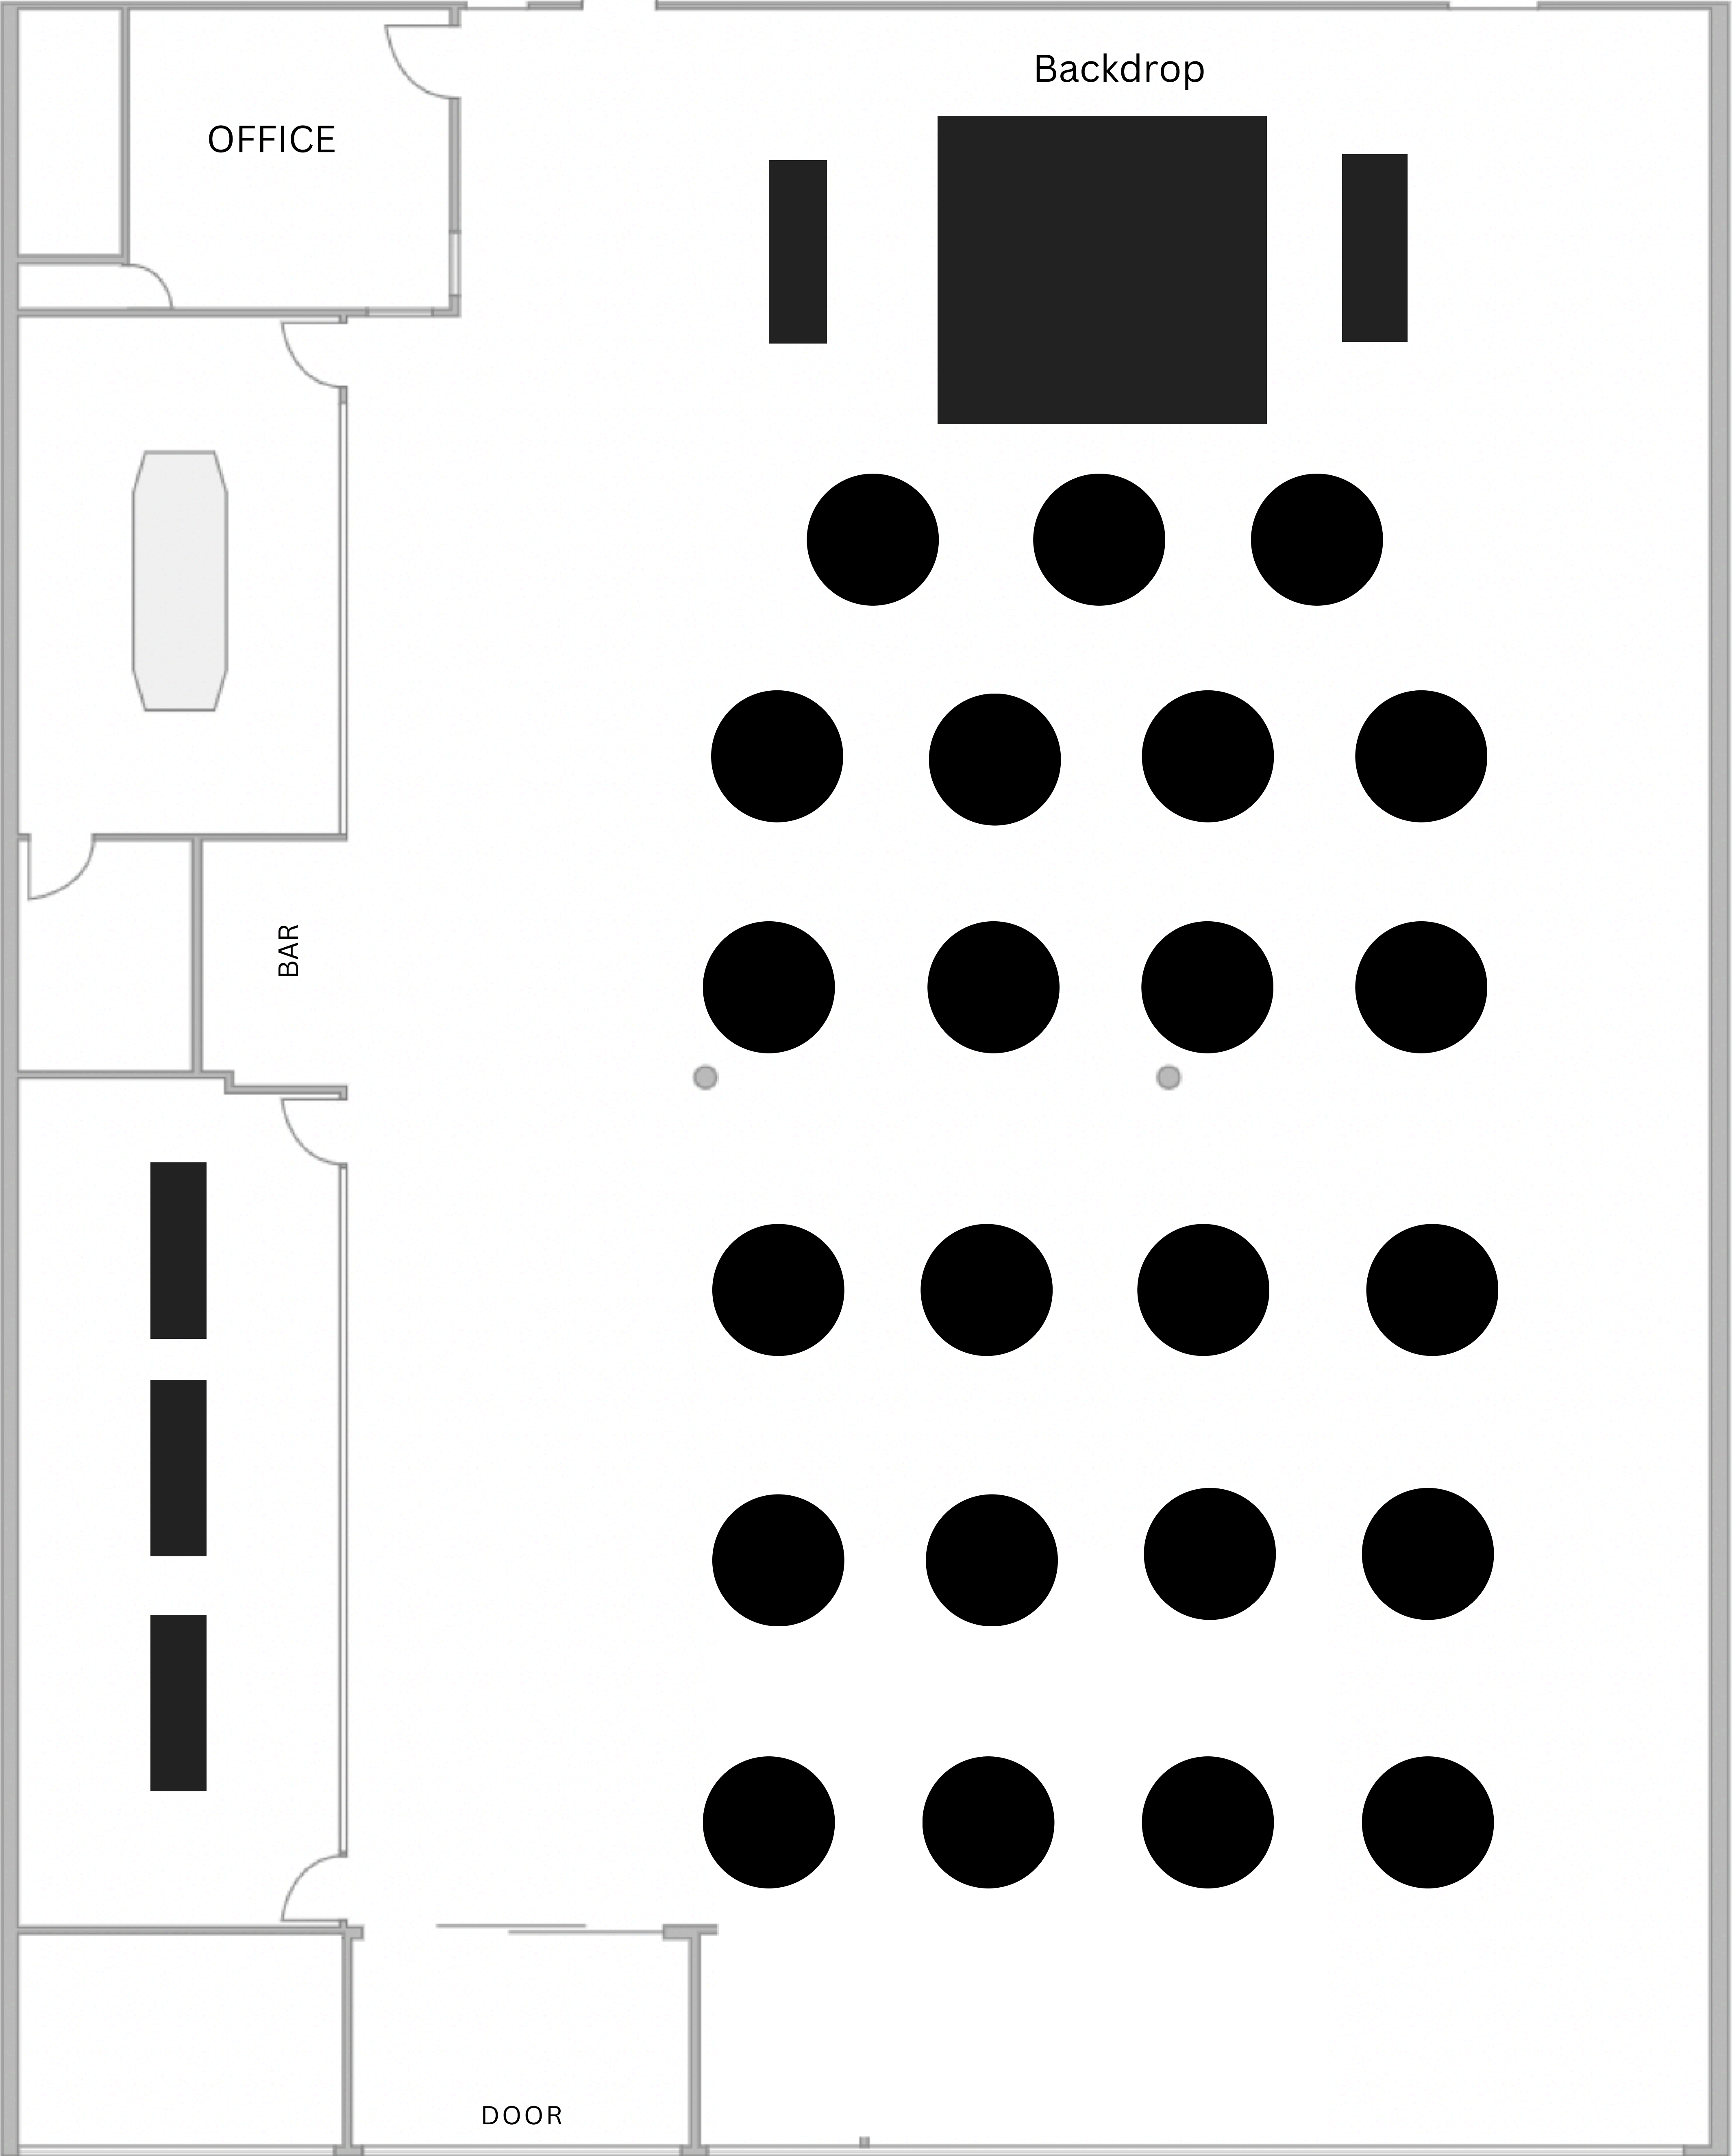

With Draped Divider

SEATING FOR 100

With Draped Divider

CONFERENCE ROOM

OFFICE

BAR

Backdrop

DOOR

OFFICE

CONFERENCE ROOM

BAR

INTIMATE DINING ROOM

Backdrop

DOOR

SEATING FOR 200

SEATING FOR 200

SEATING FOR 100

CONFERENCE STYLE

PRESENTATION AREA

OFFICE

BAR

DOOR

CONFERENCE ROOM

INTIMATE DINING ROOM

SEATING FOR 200

CONFERENCE STYLE

PRESENTATION AREA

OFFICE

BAR

DOOR

CONFERENCE ROOM

INTIMATE DINING ROOM